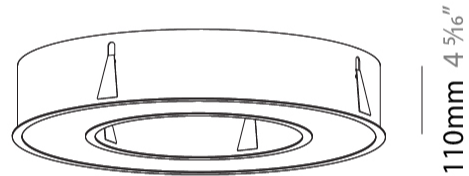

GENERAL

Series: Glorious
Subseries: Glorious
Brand: Prolight
Division: Architectural
Mounting Type: Recessed
Mounting Location: Ceiling
Subcategory: Ambient

PHYSICAL

Shape: Round
Diameter (mm): 770
Diameter (in): 30 ⁵ / ₁₆
Height (mm): 110
Height (in): 4 ⁵ / ₁₆
Min. Recessing Depth (mm): 120
Min. Recessing Depth (in): 4 ³ / ₄
Light Distribution: Direct
Weight (kg): 9.285
Weight (lbs): 20.47
Diffuser: PMMA - Opal or Micro-Prism
Fixture Finish: SSR / BKV / CWI / CRY / HAB / LAG / UFT / ITA / RUA / RUR / MIC / FTG / MYG / TWT / LOD / PUS / FRO / FUP / KIA / POP / BLS / SPG / MEY / GOH / GUM / CHC / COM / ABZ / JAG / OBR / MOS / ROR
Fixture Material: Aluminum
Cut-out Measurements: 760mm / 29 15/16" x 440mm / 17 5/16"

Ø 428mm 16 ⁷/₈ "

Ø 770mm 30 ⁵/₁₆ "

110mm 4 ⁵/₁₆ "

760mm x 440mm
29 ¹⁵/₁₆" x 17 ⁵/₁₆"

120mm
4 ³/₄"

10 - 15mm
³/₈" - ⁹/₁₆"

A37500-

PROJECT _____

GENERAL

Series: Glorious
 Subseries: Glorious
 Brand: Prolicht
 Division: Architectural
 Mounting Type: Recessed
 Mounting Location: Ceiling
 Subcategory: Ambient

PHYSICAL

Shape: Round
 Diameter (mm): 1270
 Diameter (in): 50
 Height (mm): 110
 Height (in): 4 ⁵/₁₆
 Min. Recessing Depth (mm): 120
 Min. Recessing Depth (in): 4 ³/₄
 Light Distribution: Direct
 Weight (kg): 15.446
 Weight (lbs): 34.05
 Diffuser: PMMA - Opal or Micro-Prism
 Fixture Finish: SSR / BKV / CWI / CRY / HAB / LAG / UFT / ITA / RUA / RUR / MIC / FTG / MYG / TWT / LOD / PUS / FRO / FUP / KIA / POP / BLS / SPG / MEY / GOH / GUM / CHC / COM / ABZ / JAG / OBR / MOS / ROR
 Fixture Material: Aluminum
 Cut-out Measurements: 1260mm / 49 5/8" x 940mm / 37"